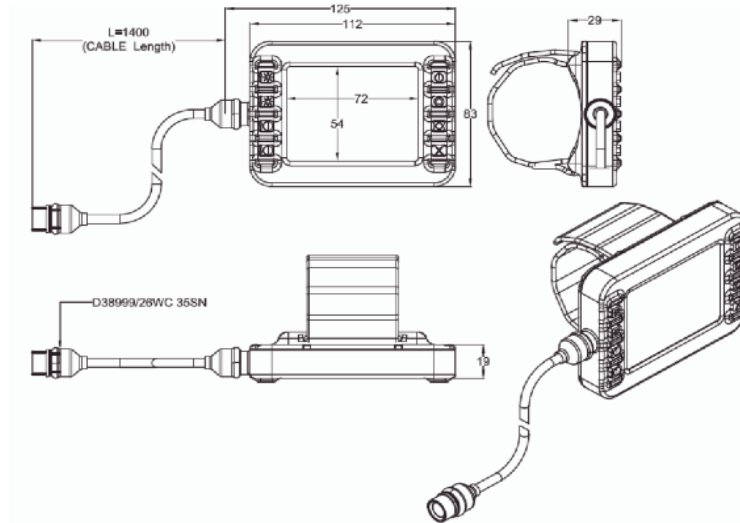

**Palomar
Display
Products**

Wrist Display Unit

Palomar Display Products' Wrist Display Unit (WDU) is a ruggedized control/display unit optimized for field use. It contains a 3.5" color LCD display and 8 soft keys. The display screen can be rotated 180 degrees to facilitate both right and left handed users.

The WDU can display video, graphical, and text data. It connects to its host using a single cable carrying video and soft key data.

The unit accepts NTSC or PAL video and passes key data via a RS-232 interface. The WDU can center zoom in on the displayed image without host intervention using soft key commands. The user can also control the host unit from the WDU.

Typical applications for the WDU are the display of drone surveillance data or command information. Its use is defined by the user's host equipment. The host system also provides WDU power. A Velcro band attaches the WDU to the user's wrist or arm.

Wrist Display Unit Specifications

Display Size	3.5"
Serial Communication	RS-232
Signal and Video Connectors	D38999 and BNC
Frame Rate	50 - 60 Hz
Video Standard	NTSC and PAL Composite
Aspect Ratio	4:3
Brightness	0.17 to 617 Nits
NVG Compatibility	Class B (Optional)
Viewing Angle	Horizontal \pm 45 degrees, Vertical \pm 30 degrees
Color Capability	256,000 colors (6 bits/color)
Input Power	18- 32 VDC, MIL-STD-704D/1275
Power Consumption	5 W maximum at full intensity
Operating Temperature Range	-10° to +55° C, -20° to +55° C optional
EMI	MIL-STD-461C, MIL-STD-6051D
Environmental	MIL-STD-810C/D
MTBF	Greater than 5000 hours
Function Keys	Soft keys under system control
Size	4.50"x3.157"x1.14" (80mm x 110mm x 29mm)
Weight	1.75 lb (0.8 kg)